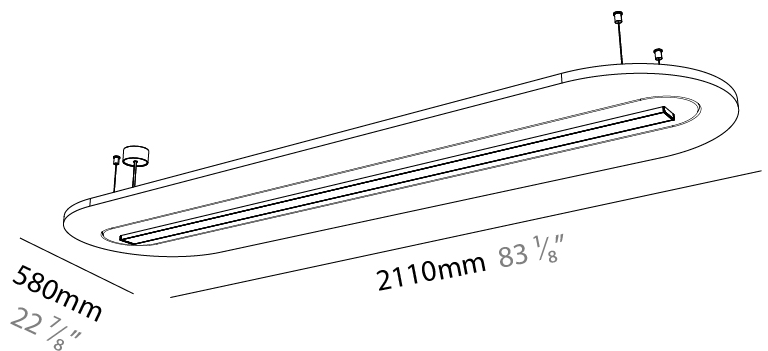

Holder Finish: [SSR / BKV / CWI / CRY / HAB / LAG / UFT / ITA / RUA / RUR / MIC / FTG / MYG / TWT / LOD / PUS / FRO / FUP / KIA / POP / BLS / SPG / MEY / GOH / GUM / CHC / COM / ABZ / JAG](#)

Accent Finish: [OPL / MPM / CMP / BKR / WHR / GCL / WWR / WWL / WDA](#)

Acoustic Finish: [SFW / CYW / SEE / SYN / MTS / PMB / TTN / CYB / STO / DPE / BES / SHB / ARE / ANE / VRD / CRF](#)

Fixture Material: [Acoustic / Aluminum / PMMA](#)

Primary Material: [Acoustic](#)

Cable Details: [2000mm/78 3/4" or 6000mm/236 1/4" Cable, - Transparent](#)

ELECTRICAL

Lamp Type: LED
Input Wattage (W): 73.1
Total Output Wattage (W): 66.3
Dimming: [Non-dimming / DALI Dimming / MATTER Dimming](#)
Driver Included: No
Driver Location: Remote
Driver Class: Class 2
Input Voltage (V): 120 - 277
Upon Request: [0 - 10V Dimming / Phase Dimming](#)

LED

Color Temperature (°K): [2700 / 3000 / 3500 / 4000](#)
Max. Delivered Lumen (lm): Max 10140
Nominal Lumen (lm): Max 12120
CRI: >90 CRI
Lamp Life (hrs): 50000

OPTICAL

RATINGS AND CERTIFICATIONS

Certified By: Certified for North American Standards

© 2026, T 1800-388-3382, F 416-247-9319, www.zaneen.com

Available for International specifications by adding 'INT' at the end of the existing Model #. For assistance on 'custom' specifications, contact zteam@zaneen.com. In a constant effort to supply the best product, we reserve the right to change specifications or materials without notice. The most recent specification sheets are found at zaneen.com