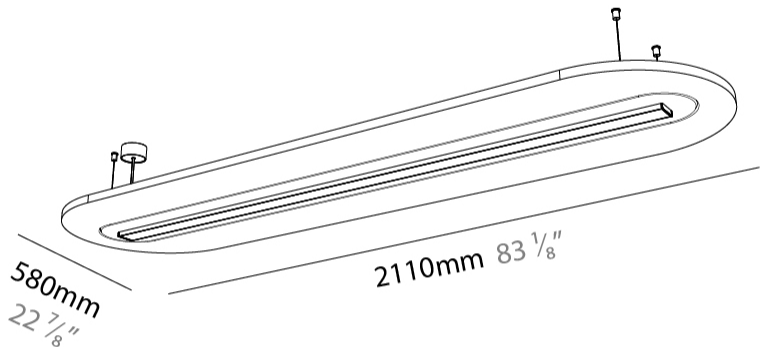

Diffuser: [PMMA - Opal / Clear / Microprism / Clear Microprism / Wallwash Double Asymmetric / Glare Control / Black Raster / Black Raster / Wallwash Left / Wallwash Right](#)

Fixture Finish: [SSR / BKV / CWI / CRY / HAB / UFT / ITA / RUA / FTG / MYG / LOD / PUS / FRO / FUP / KIA / POP / BLS / SPG / MEY / GOH / CHC / COM / ABZ / JAG / OBR / MOS / ROR](#)

Holder Finish: [SSR / BKV / CWI / CRY / HAB / LAG / UFT / ITA / RUA / RUR / MIC / FTG / MYG / TWT / LOD / PUS / FRO / FUP / KIA / POP / BLS / SPG / MEY / GOH / GUM / CHC / COM / ABZ / JAG](#)

Accent Finish: [OPL / MPM / CMP / BKR / WHR / GCL / WWR / WWL / WDA](#)

Acoustic Finish: [SFW / CYW / SEE / SYN / MTS / PMB / TTN / CYB / STO / DPE / BES / SHB / ARE / ANE / VRD / CRF](#)

Fixture Material: [Acoustic / Aluminum / PMMA](#)

Primary Material: [Acoustic](#)

Cable Details: [2000mm/78 3/4" or 6000mm/236 1/4" Cable, - Transparent](#)

ELECTRICAL

Lamp Type: LED
Input Wattage (W): 38.7
Total Output Wattage (W): 35.5
Dimming: [Non-dimming / DALI Dimming / MATTER Dimming](#)
Driver Included: No
Driver Location: Remote
Driver Class: Class 2
Input Voltage (V): 120 - 277
Upon Request: [0 - 10V Dimming / Phase Dimming](#)

LED

Color Temperature (°K): [2700 / 3000 / 3500 / 4000](#)
Max. Delivered Lumen (lm): Max 5540
Nominal Lumen (lm): Max 6420
CRI: >90 CRI
Lamp Life (hrs): 50000

OPTICAL

RATINGS AND CERTIFICATIONS

Certified By: Certified for North American Standards
IP rating: IP20