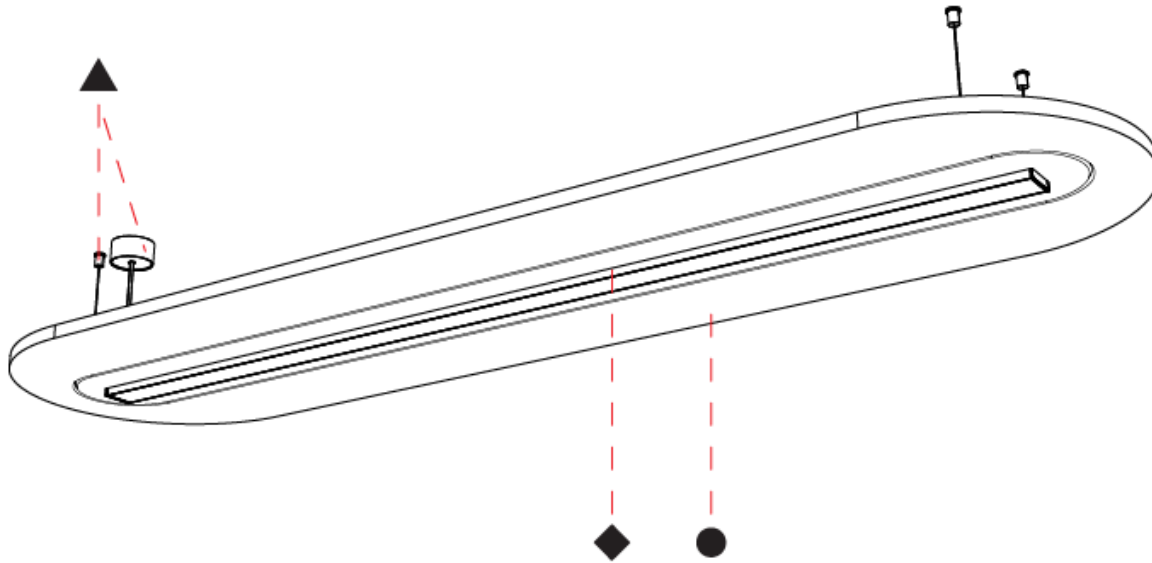

SERENII ROUND SUSPENSION

A3001180-

PROJECT	_____
TYPE	_____
SPECIFIER	_____
QUANTITY	_____
DATE	_____

A